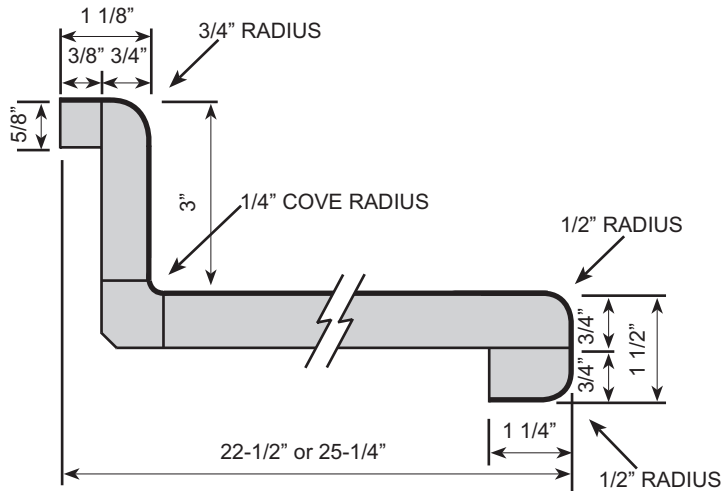

E-TOP #2000 (European Style)

KITCHEN & VANITY TOP
EWB-22 1/2
EWB-25 1/4