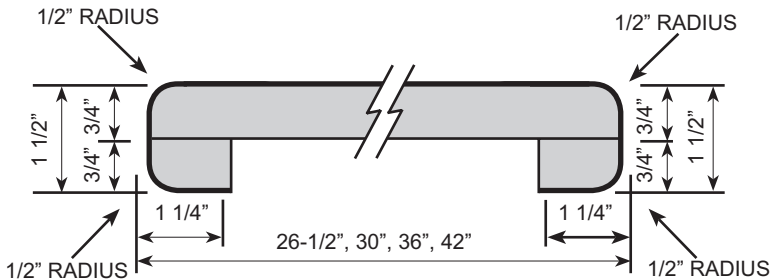

# E-TOP #2000 (European Style)

**KITCHEN & VANITY TOP**  
 EWB-22 1/2  
 EWB-25 1/4

**BAR TOP**  
 EWB-26 1/2  
 EWB-30  
 EWB-36  
 EWB-42

**BAR TOP**  
 EWB-12  
 EWB-15  
 EWB-18

**FLAT DECK TOP**  
 EWFV-22 1/2  
 EWFK-25 1/4  
 EWFB-26 1/2  
 EWFB-30  
 EWFB-36  
 EWFB-42

## FEATURES

- European profile front nose, flat face with double radius, 1 1/2" thick.
- 1/4" cove radius for easy cleaning.
- 3/8" scribe for fitting out-of-square walls.
- 1 1/4" front build-up for floating countertop installation.
- Kitchen and vanity tops feature 3" backsplash.
- 26 1/2" standard bars have flat face with double radius both sides.
- Wide bars have flat face with double radius both sides.
- Narrow bars have flat face with double radius both sides.
- Flat decks have flat face with double radius front side, raw back side.