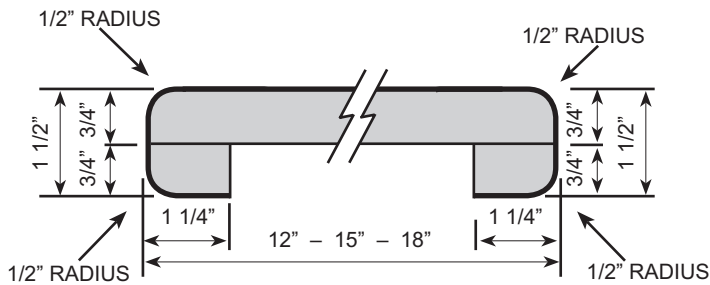

# E-TOP #2000 (European Style)

**KITCHEN & VANITY TOP**  
 EWB-22 1/2  
 EWB-25 1/4

**BAR TOP**  
 EWB-26 1/2  
 EWB-30  
 EWB-36  
 EWB-42

**BAR TOP**  
 EWB-12  
 EWB-15  
 EWB-18

**FLAT DECK TOP**  
 EWFV-22 1/2  
 EWFK-25 1/4  
 EWFB-26 1/2  
 EWFB-30  
 EWFB-36  
 EWFB-42

## FEATURES

- European profile front nose, flat face with double radius, 1 1/2" thick.
- 1/4" cove radius for easy cleaning.
- 3/8" scribe for fitting out-of-square walls.
- 1 1/4" front build-up for floating countertop installation.
- Kitchen and vanity tops feature 3" backsplash.
- 26 1/2" standard bars have flat face with double radius both sides.
- Wide bars have flat face with double radius both sides.
- Narrow bars have flat face with double radius both sides.
- Flat decks have flat face with double radius front side, raw back side.