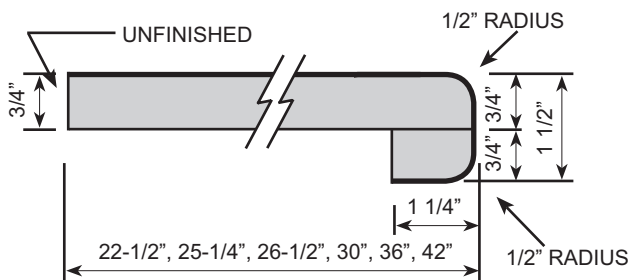

# E-TOP #2000 (European Style)

**KITCHEN & VANITY TOP**  
 EWB-22 1/2  
 EWB-25 1/4

**BAR TOP**  
 EWB-26 1/2  
 EWB-30  
 EWB-36  
 EWB-42

**BAR TOP**  
 EWB-12  
 EWB-15  
 EWB-18

**FLAT DECK TOP**  
 EWFV-22 1/2  
 EWFK-25 1/4  
 EWFB-26 1/2  
 EWFB-30  
 EWFB-36  
 EWFB-42

## FEATURES

- European profile front nose, flat face with double radius, 1 1/2" thick.
- 1/4" cove radius for easy cleaning.
- 3/8" scribe for fitting out-of-square walls.
- 1 1/4" front build-up for floating countertop installation.
- Kitchen and vanity tops feature 3" backsplash.
- 26 1/2" standard bars have flat face with double radius both sides.
- Wide bars have flat face with double radius both sides.
- Narrow bars have flat face with double radius both sides.
- Flat decks have flat face with double radius front side, raw back side.