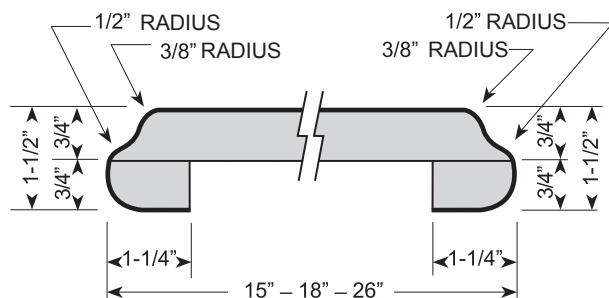

BAR TOP
SAB-15
SAB-18
SAB-26