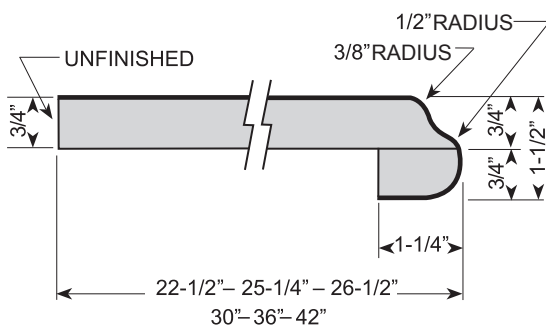

FLAT DECK TOP
SAF-22 1/2
SAF-25 1/4
SAF-26 1/2
SAF-30
SAF-36
SAF-42