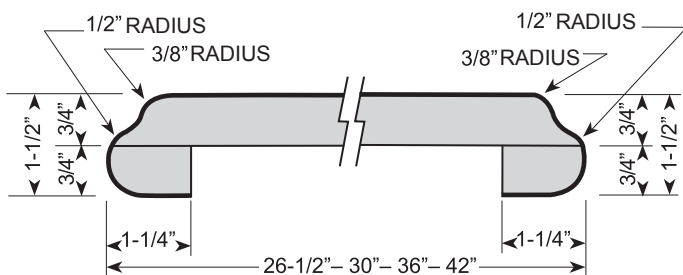

WIDE BAR TOP
SAB-26 1/2
SAB-30
SAB-36
SAB-42