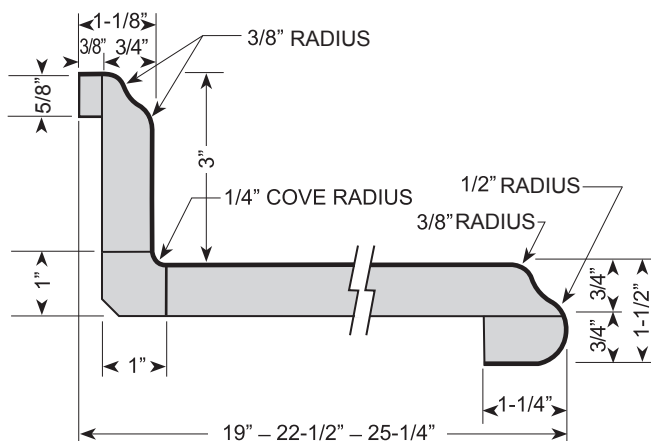

www.hartson-kennedy.com . 800-388-8144

laminatE
for all the right reasons.

Available in all Hartson-Kennedy stock colors.

MADE IN U.S.A.

FEATURES

- Sculptured front nose, 1-1/2" thick
- 1/4" cove radius for easy cleaning
- 3/8" scribe for fitting out-of-square walls
- Kitchen and Vanity tops feature 3" backsplash
- All bars feature sculptured profile wrap both sides
- Flat deck tops feature sculptured wrap front side, unfinished back side